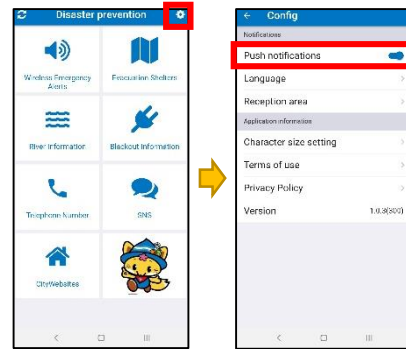

2 Set up push notifications

If you do not receive the push notification, please turn it off.

3 Disaster prevention wireless information

Disaster prevention administrative radio information is delivered by voice and text, or text only.