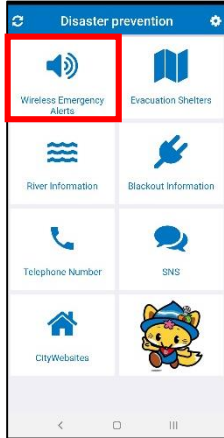

KAIZU City Disaster Prevention Web Distribution Application

It is an application that distributes emergency broadcasts to smartphones.

As you can confirm broadcast contents of disaster prevention radio or information of refuge, please use by all means in case of emergency.

1 Select language

2 Set up push notifications

If you do not receive the push notification, please turn it off.

3 Disaster prevention wireless information

Disaster prevention administrative radio information is delivered by voice and text, or text only.

4 Evacuation site

When you select an evacuation site, a map will appear and you can check the route to that location.

Download and use is free.

※ Communication fee is charged separately.

Read the QR code and download the app to your smartphone.

Apple, Apple logo, iPhone in the United States or Apple is a trademark of Apple Inc.
in other countries and regions App Store is a service mark of Apple Inc.

Google Play and the Google Play logo, Android Google LLC is a trademark.

Inquiries about this document

Kaizu City Office
General Affairs Department
General Affairs Division
Phone number 0584-53-1111
URL <https://www.city.kaizu.lg.jp/>

Usage environment

iOS •••• 9.0 or more   Android OS •••• 4.1 or more