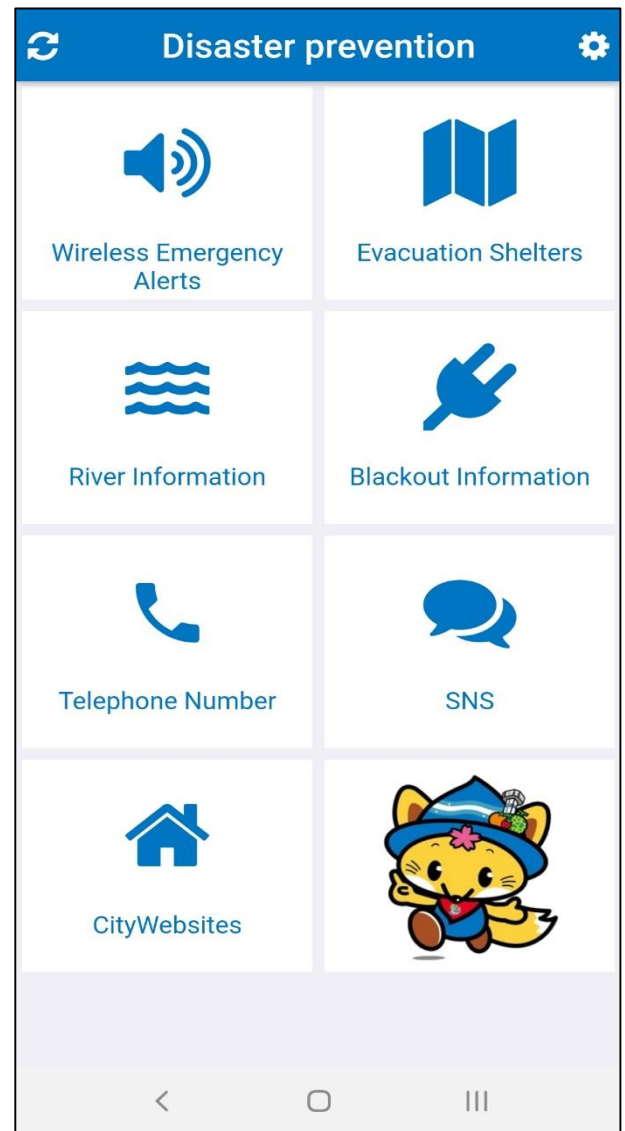

# Disaster prevention web app is start!

Easy to access with your smartphone or tablet!

Broadcast contents of disaster prevention administrative radio,

You can check it anytime and anywhere!

You can confirm with text from the app!

You can check the route to the shelter!

Supports 10 languages!

## 【Recommended points】

- ① You can check the broadcast contents by voice and text, so you can receive accurate information
  - ② You can always check the content that you missed the broadcast contents
- ★ In case of heavy rain or strong wind, it may be difficult to hear the broadcast contents !  
Please use the disaster prevention web app, just in case you need it!