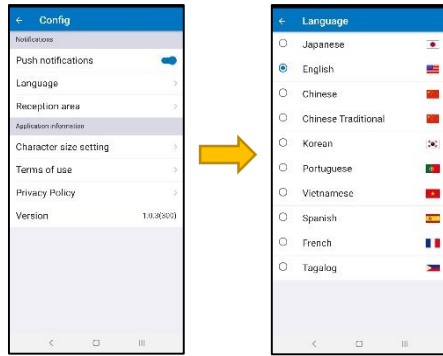

KAIZU City Disaster Prevention Web Distribution Application

It is an application that distributes emergency broadcasts to smartphones.

As you can confirm broadcast contents of disaster prevention radio or information of refuge, please use by all means in case of emergency.

1 Select language