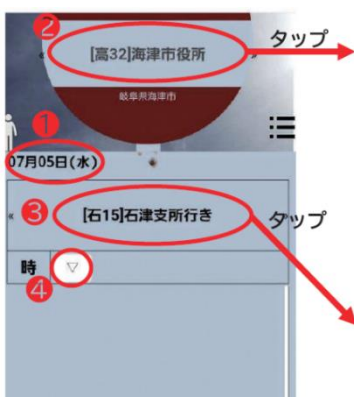

海津市デマンドバス利用登録証	
利用者番号	kd01640
住所	海津市海津町高須515
氏名	海津太郎
生年月日	昭和**年12月14日

Enter your User Registration Number and password (your birth month and day).

Example on the left:

User Registration Number: Half-width alphanumeric characters

Password: Birth month and day

Example: If your birthday is May 5, your password is “0505.”

Press the “Login” button to proceed to the reservation screen.

※If you select “Remember login information” before logging in, you will be logged in automatically next time.

Making a Reservation

①Select the Reservation Date

Tap the date field to display the calendar, then select your desired reservation date.

②Select Your Pickup Location

Tap the pickup location field to select from the map.