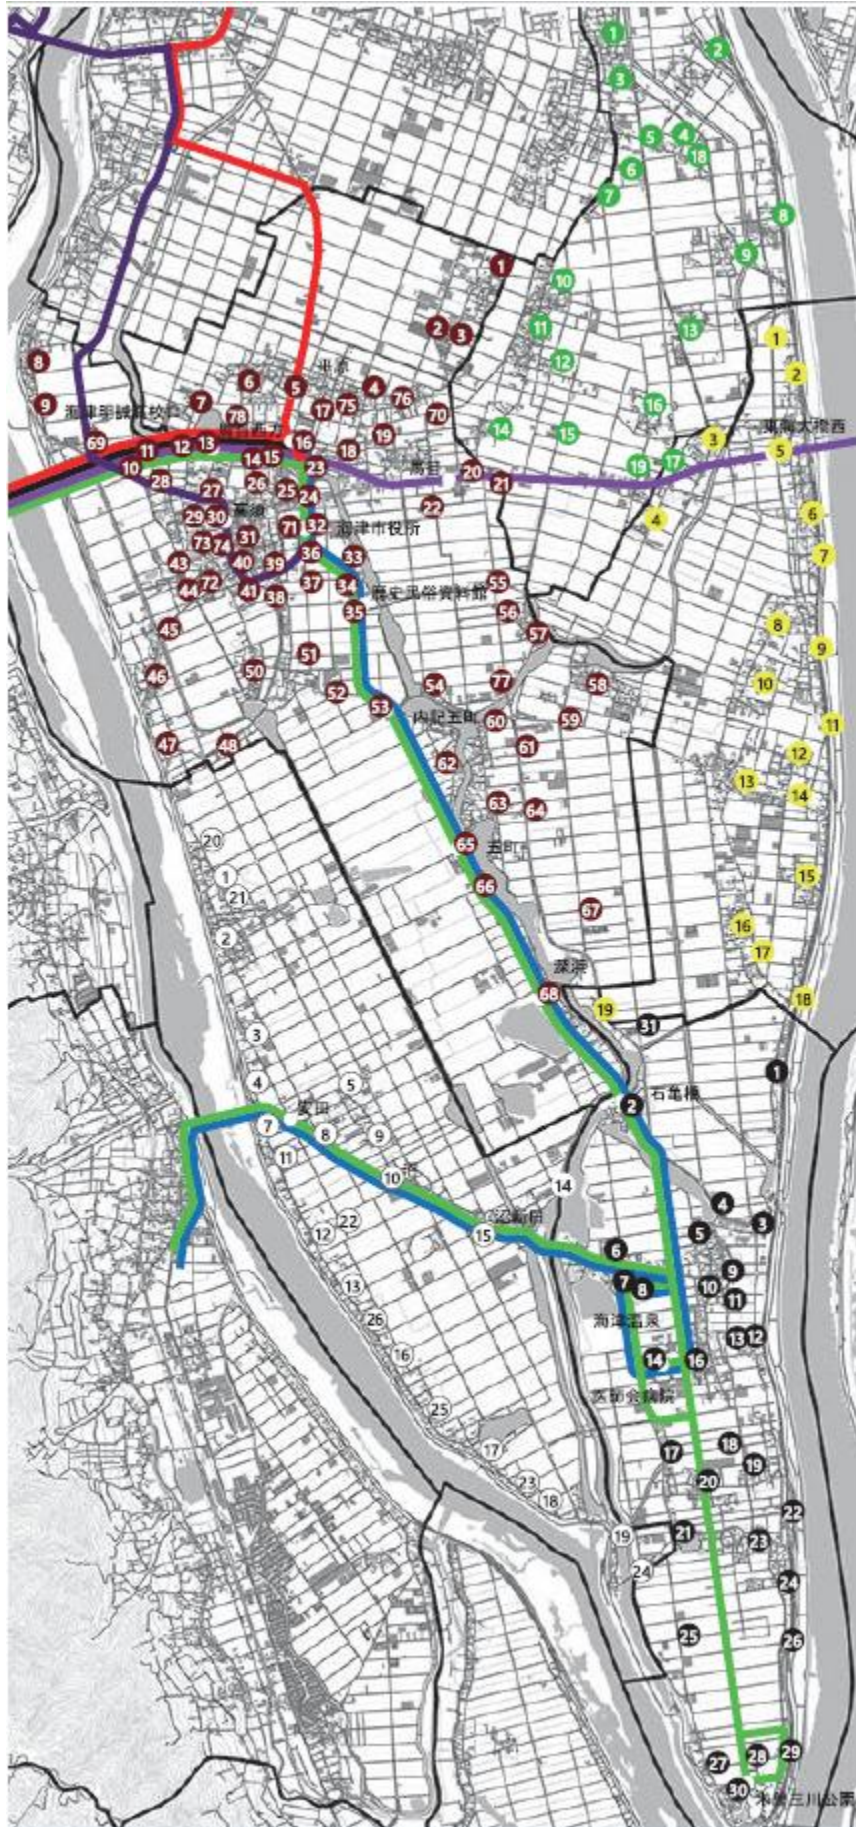

On-Demand Transport Bus Stop Map (Kaizu District)

高須 Takasu		Connections
1	平原内野北	
	Hirahara Uchino-Kita	
2	平原西平和台	
	Hirahara Nishi Heiwadai	
3	平原内野	
	Hirahara Uchino	
4	平原東	
	Hirahara-Higashi	
5	平原	
	Hirahara	
6	平原西	
	Hirahara Nishi	
7	平原口	
	Hirahara-guchi	
8	福岡多目的集会所	
	Fukuoka Multipurpose Assembly Hall	
9	福岡	
	Fukuoka	
10	海津市消防本部	
	Kaizu City Fire Department Headquarters	
11	海津警察署	
	Kaizu Police Station	
12	高須歯科	
	Takasu Dental Clinic	
13	海津明誠高校口	
	Kaizu Meisei High School	
14	スギドラッグ海津店	
	SUGI Drug Kaizu Store	
15	十六銀行高須支店	
	Juroku Bank Takasu Branch	
16	小坂井レディースクリニック	
	Kosakai Ladies Clinic	
17	平原多目的集会所	
	Hirahara Multipurpose Assembly Hall	
18	とみなり整形外科	
	Tominari Orthopedic Clinic	
19	馬目ふれあいセンター	
	Manome Fureai Center	
20	ファーマーズマーケット海津店	
	Farmers Market Kaizu Store